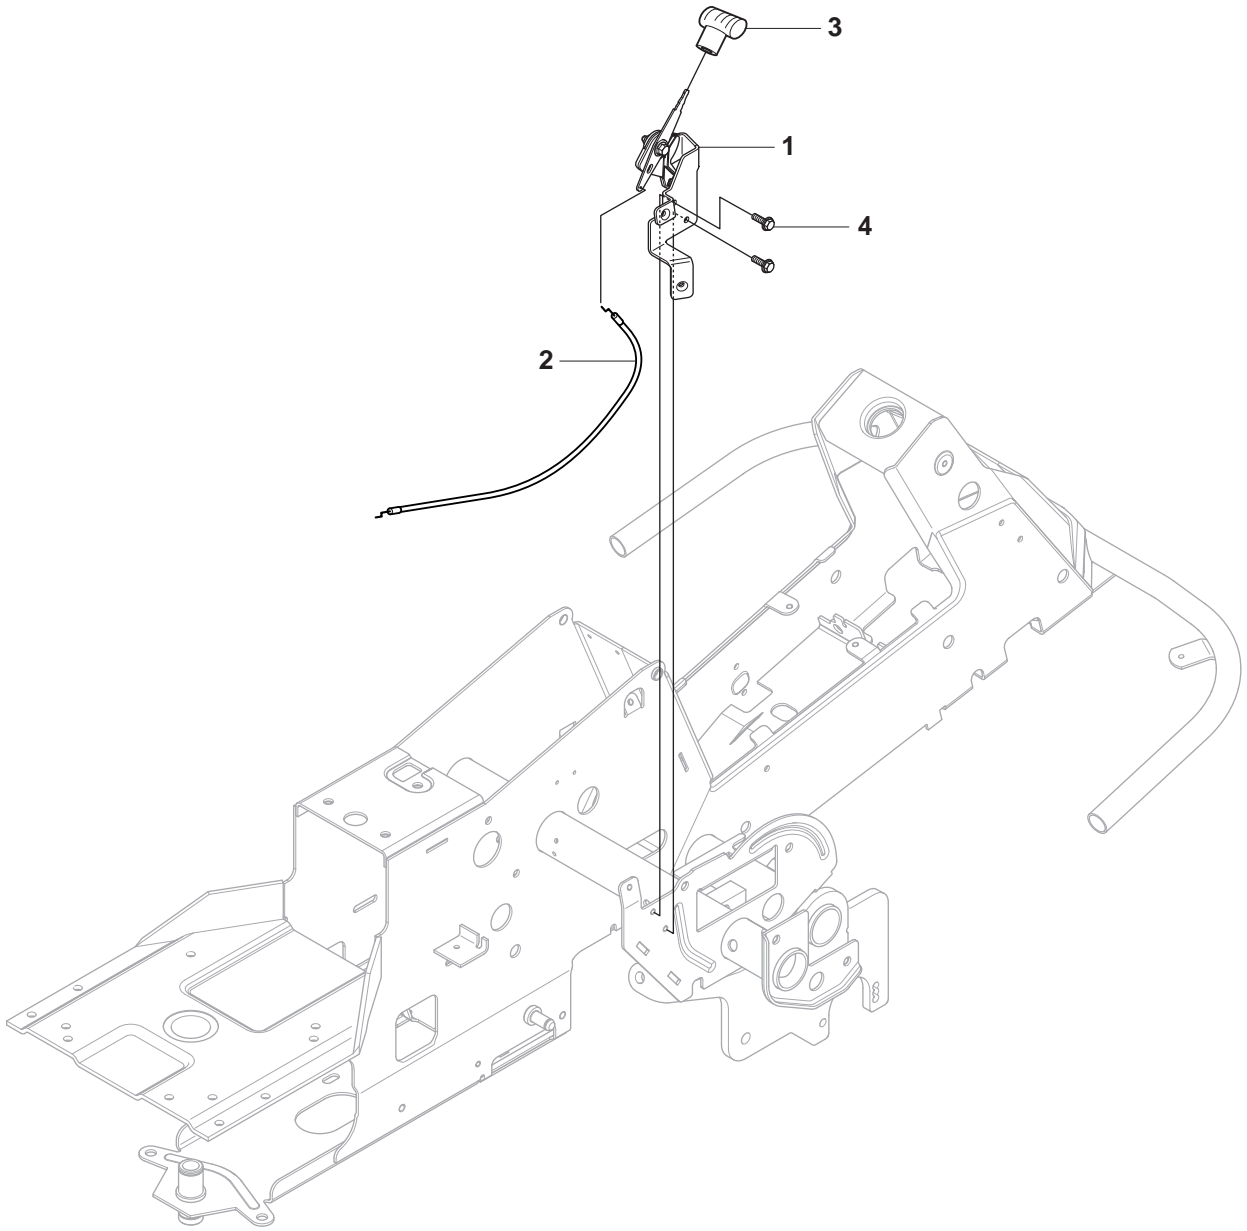

N FR2216 MA 4x4
CONTROLS

N FR2216 MA 4x4
CONTROLS

Pos.	Compl No.	Part No.	Description	Qty.	Notes
1		502 29 56-01		1	
2		544 30 17-01		1	
3		506 88 91-01		1	
4		725 23 64-61		2